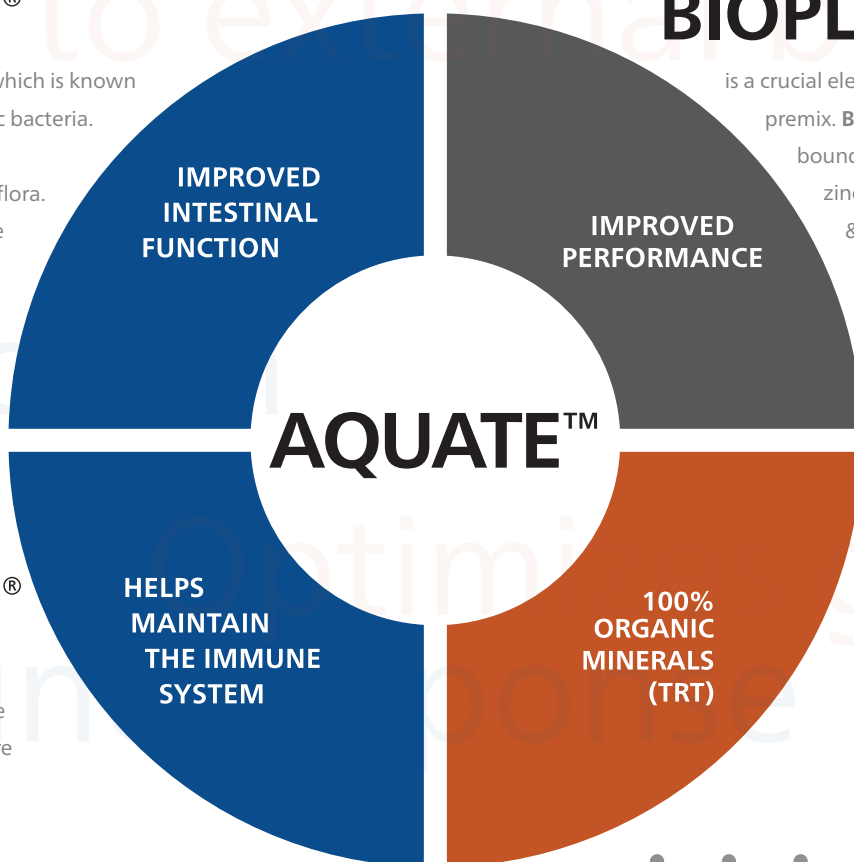

AQUATE™

Innovative premix in all **Alltech Coppens'** feeds.

- + Optimizes growth
- + Supports immune response
- + Optimizes digestive function
- + Contributes to mucous barrier protection
- + Contributes to external barrier protection

BIO-MOS®

is a mannan-oligosaccharide, which is known to bind and drain opportunistic bacteria. This can result in a significant improvement of the intestinal flora. Additionally, it can improve the structure and length of the microvilli in the gut through which the nutrient intake can increase. **BIO-MOS®** contributes to mucous barrier protection.

ACTIGEN®

is derived from yeast cell walls and supports the fish's immune response. **Actigen®** furthermore optimizes growth in fish.

BIOPLEX®

is a crucial element in our new premix. **BIOPLEX®** are organically bound trace elements such as zinc, copper, manganese & iron. With **BIOPLEX®** we can improve the health, growth & performance of the fish.